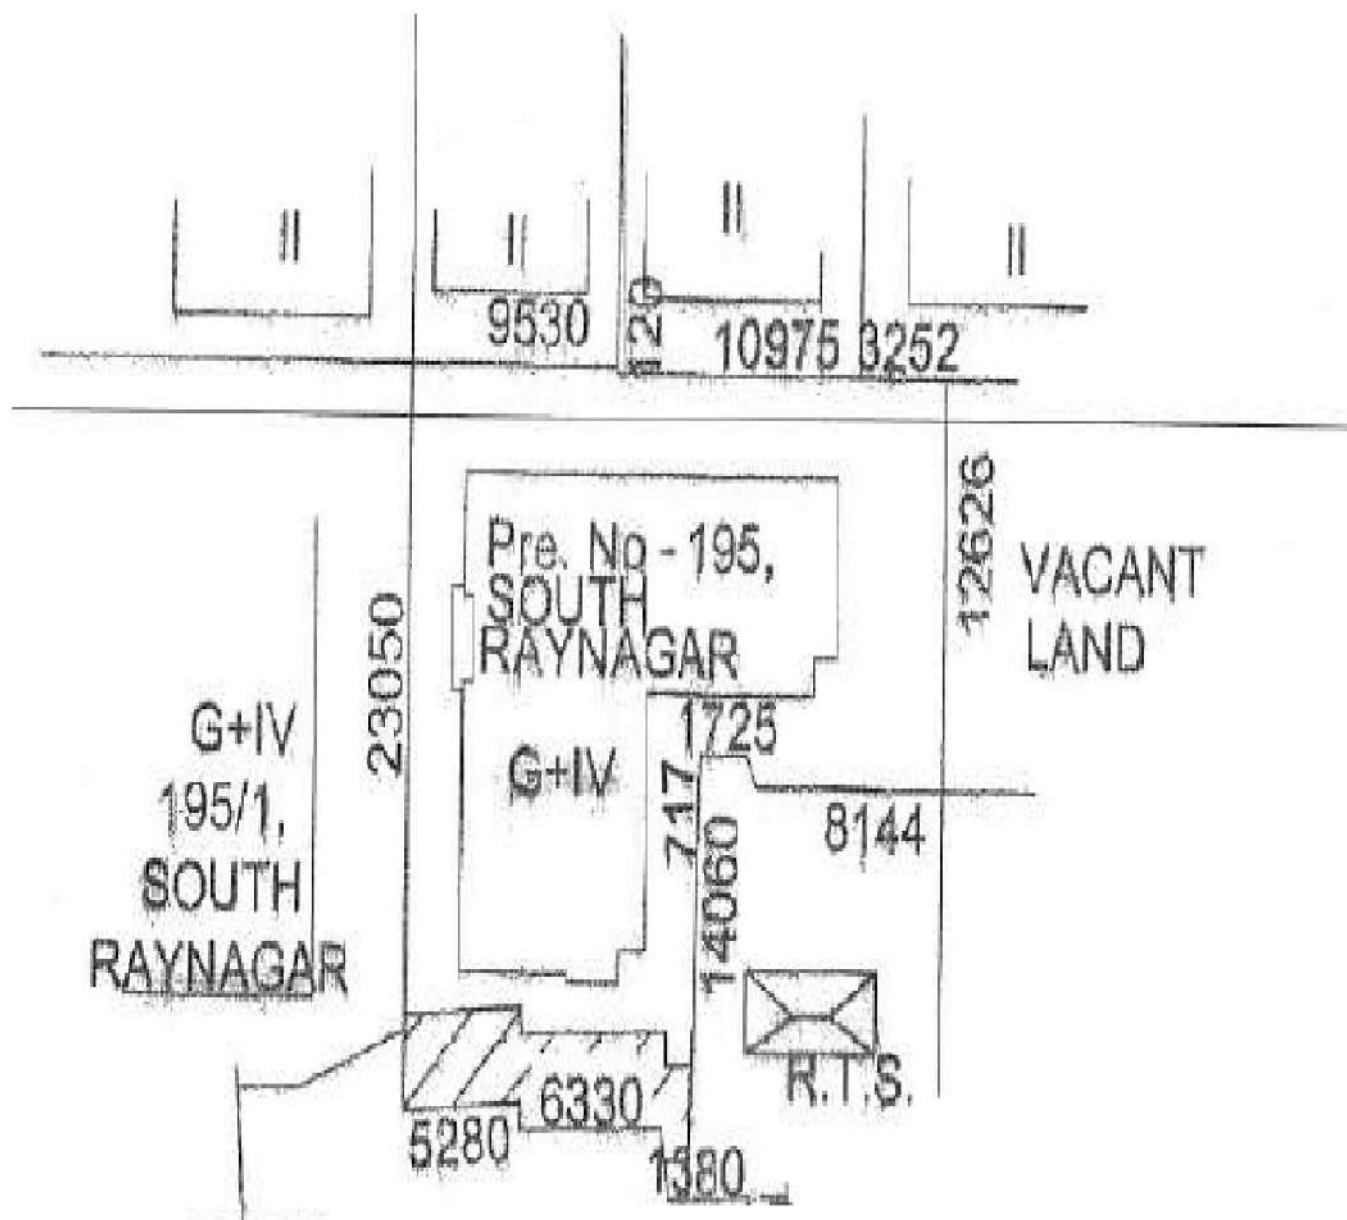

**Proposed Project at Premises No-195, South Ray
Nagar, Ward No-112, Borough No-XI, under Kolkata
Municipal Corporation, P.S.-Bansdroni,
Kolkata-700070**

LATITUDE : 22.463165
LONGITUDE : 88.357291

MAA CONSTRUCTION
Jaym Narkar